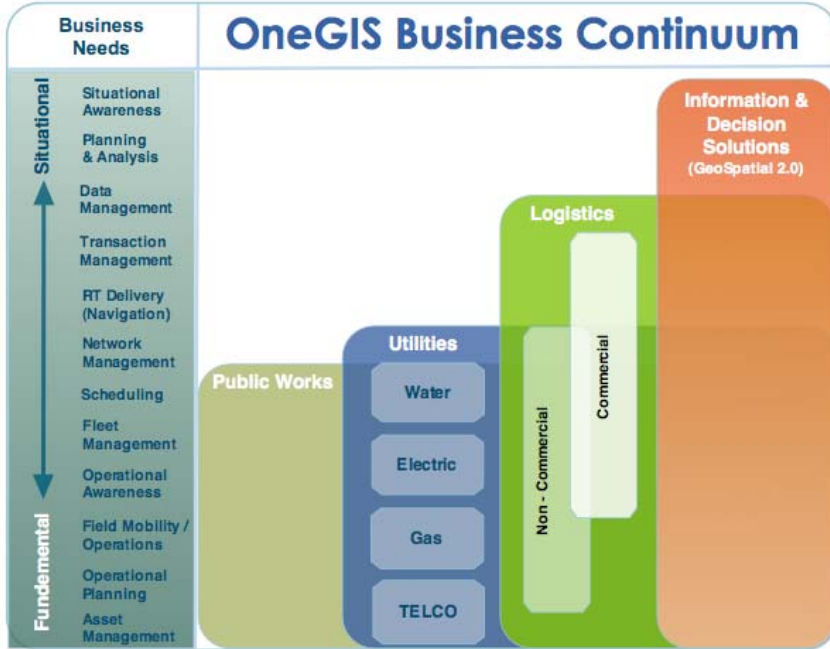

Professional Services

- System Integration
- Enterprise Database Design and Development
- Internet/Intranet Application Development
- Technical Resource and Management Outsourcing
- Data Migration
- Program Management
- Implementation Planning
- Business Strategy and Business Process Improvement
- Business Case Development
- RFP/RFQ Development
- Quality Assurance

OneGIS is focused on the broad-based business needs of our clients. The result is that we continually meet those needs through the appropriate combination of software, training, and services all in an affordable package. OneGIS implements for success.

THE POWER OF
OneGIS

For more information about OneGIS, you can reach us at:
Telephone: 404-704-0484
Fax: 413-714-8868

115 Perimeter Center Place NE
Suite 942
Atlanta, Georgia
30346, USA

www.onegis.net

Regional Offices:

Anchorage, Alaska
Broomfield, Colorado
Charlotte, North Carolina

ESRI is a registered trademark of Environmental Systems Research, Inc.

Copyright ©2009 OneGIS, Inc. All rights reserved.

your
Partner
for
**Geospatially
Integrated
Business
Solutions**